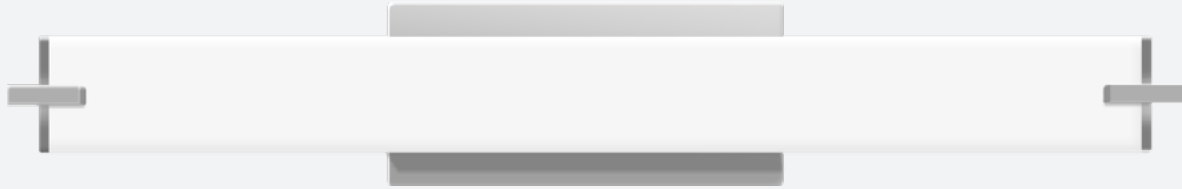

Date:	Project Name:
Type:	Part Number:

DECO SERIES

LED VANITY LIGHT

DESCRIPTION

The RENO DECO-Series 24-inch Vanity fixture is designed to meet the lighting requirements of any hotel, residential or dormitory project. Elevate your washroom space with this contemporary, energy-efficient LED linear vanity light. Angular brushed nickel finish steel supports and a matching rectangular back plate help give this light a cool, current look. A long, delicately curved white acrylic diffuser adds a sophisticated finishing touch.

FEATURES

- Stainless Steel
- Elegant & Efficient Design
- Multi CCT & Wattage
- Operating temperature: -4°F to +113°F (-20°C to +45°C)
- Rated Lifetime L70(hrs): >50,000
- Multi CCT & Wattage
- Damp location
- 5 year warranty